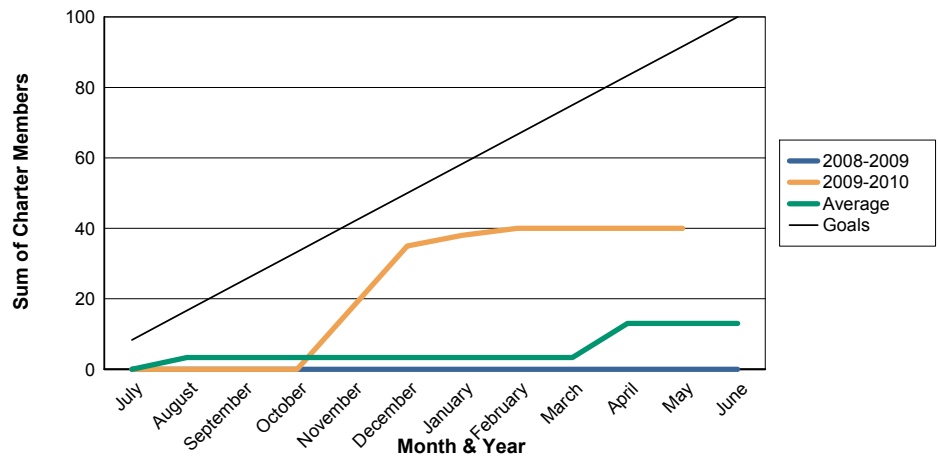

Sum of Charter Members/ Month & Year

For District 8 L