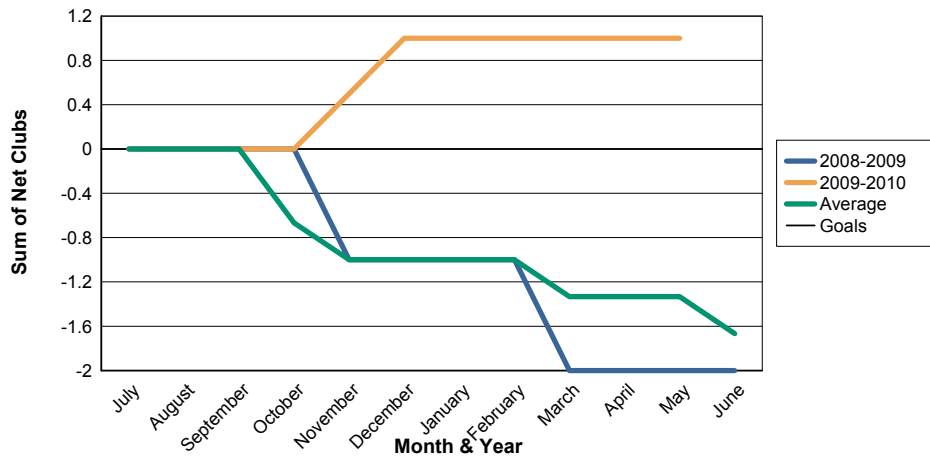

Sum of Net Clubs/ Month & Year

For District 8 L