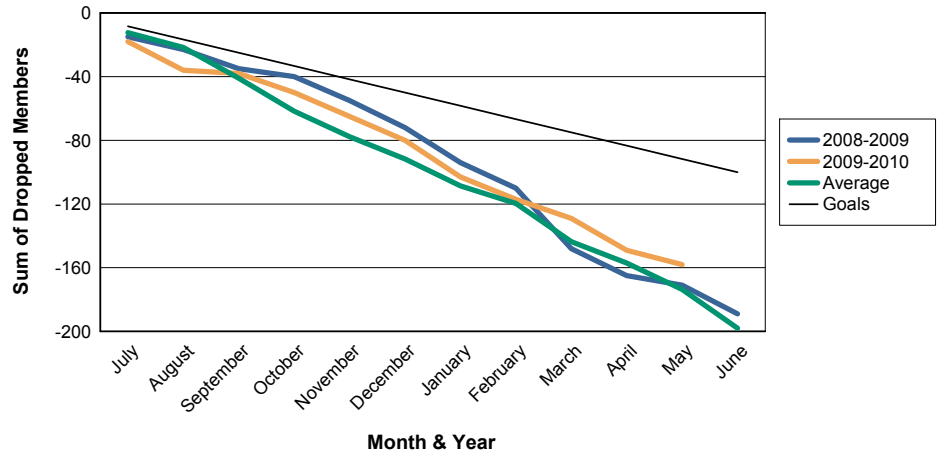

Sum of Dropped Members/ Month & Year

For District 8 L