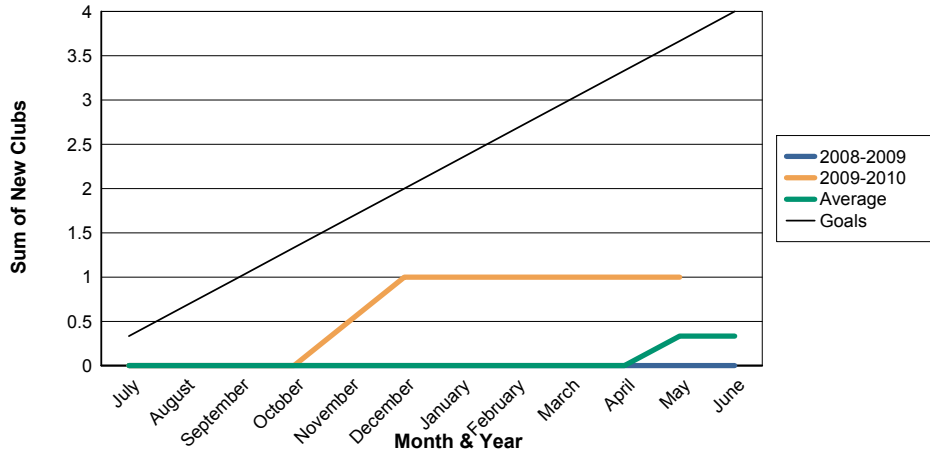

3 Year Comparisons for GMT Constitutional Area 1

By GMT District

As of May 2010

Sum of New Clubs/ Month & Year

For District 8 L

Sum of Dropped Clubs/ Month & Year

For District 8 L

Sum of Net Clubs/ Month & Year