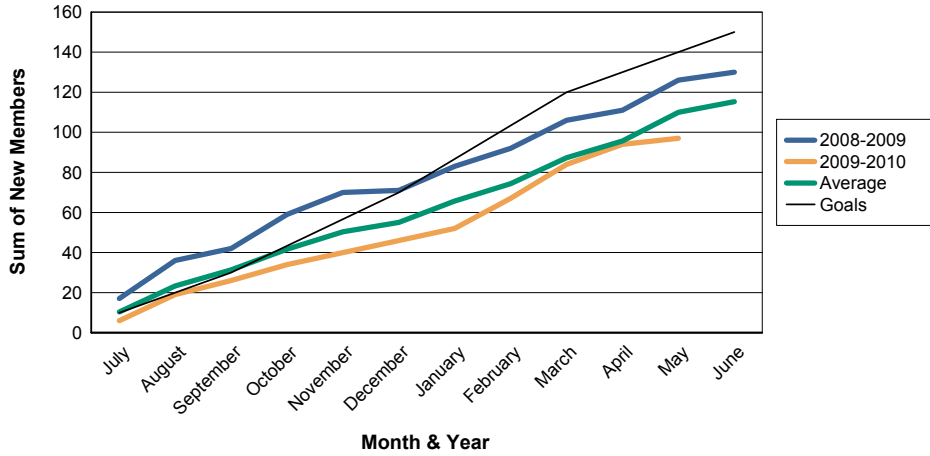

For District 8 L

Sum of Charter Members/ Month & Year

For District 8 L

3 Year Comparisons for GMT Constitutional Area 1

By GMT District

As of May 2010

Sum of New Members/ Month & Year

For District 8 L

Sum of Dropped Members/ Month & Year

For District 8 L

Sum of Net Members/ Month & Year

For District 8 L