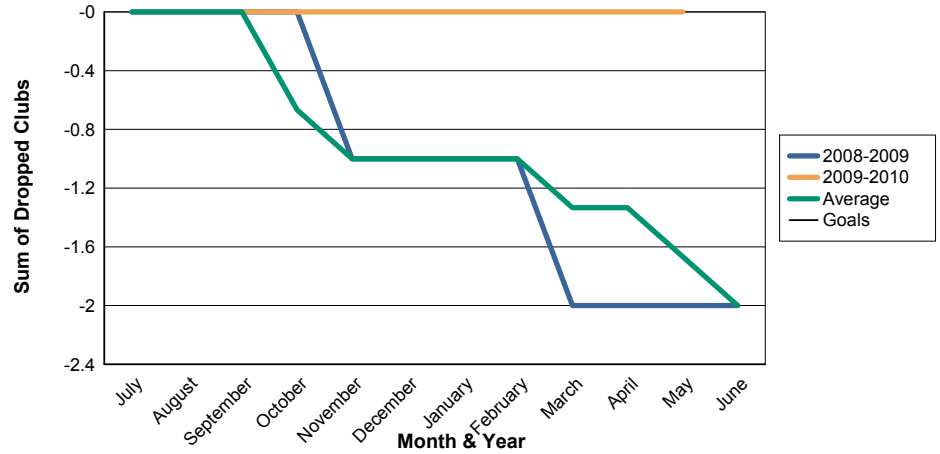

3 Year Comparisons for GMT Constitutional Area 1

By GMT District

As of May 2010

Sum of New Clubs/ Month & Year

For District 8 L

Sum of Dropped Clubs/ Month & Year

For District 8 L

Sum of Net Clubs/ Month & Year